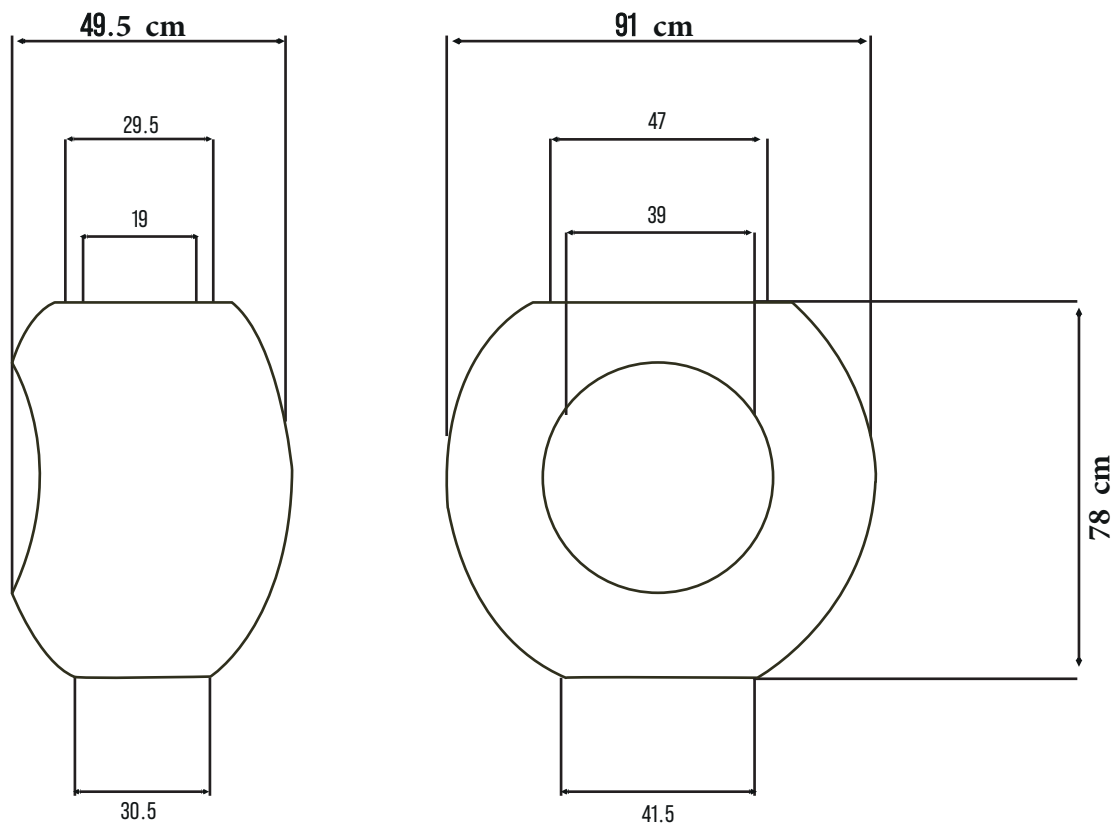

Weight: 15 Kg

www.rotolex.com

📍 Amman-Jordan
🌐 info@rotolex.com

Finishes

BASIC Ref. 21147

White

Brown

Red