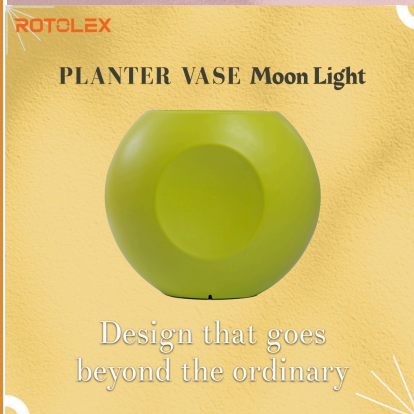

Ambients

www.rototex.com

Amman-Jordan
info@rototex.com